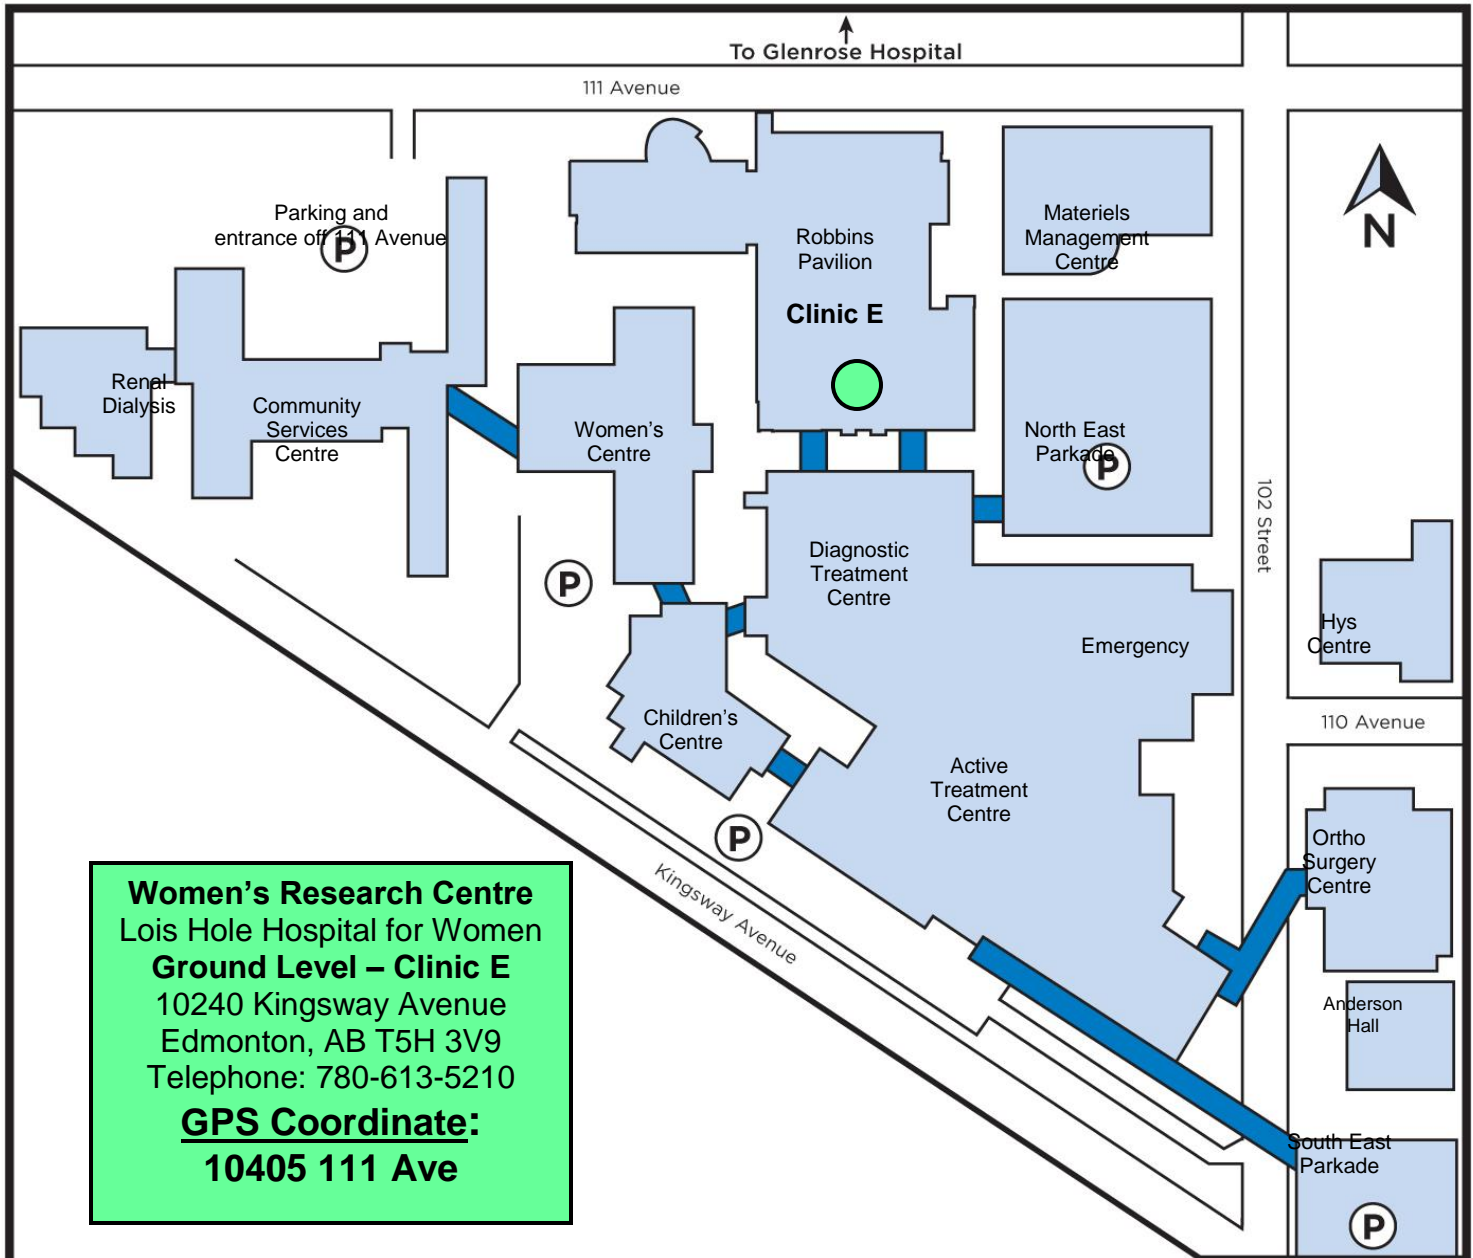

Royal Alexandra Hospital Campus

Women's Research Centre

Women's Research Centre
Lois Hole Hospital for Women
Ground Level – Clinic E
10240 Kingsway Avenue
Edmonton, AB T5H 3V9
Telephone: 780-613-5210
GPS Coordinate:
10405 111 Ave

Royal Alexandra Hospital
10240 Kingsway Avenue
Edmonton, AB, T5H 3V9
Hospital Switchboard: 780-735-4111

For parking rate information, please call the Parking Office.
Monday to Friday
8:00 a.m. to 4:00 p.m.
Telephone: 780-735-5630